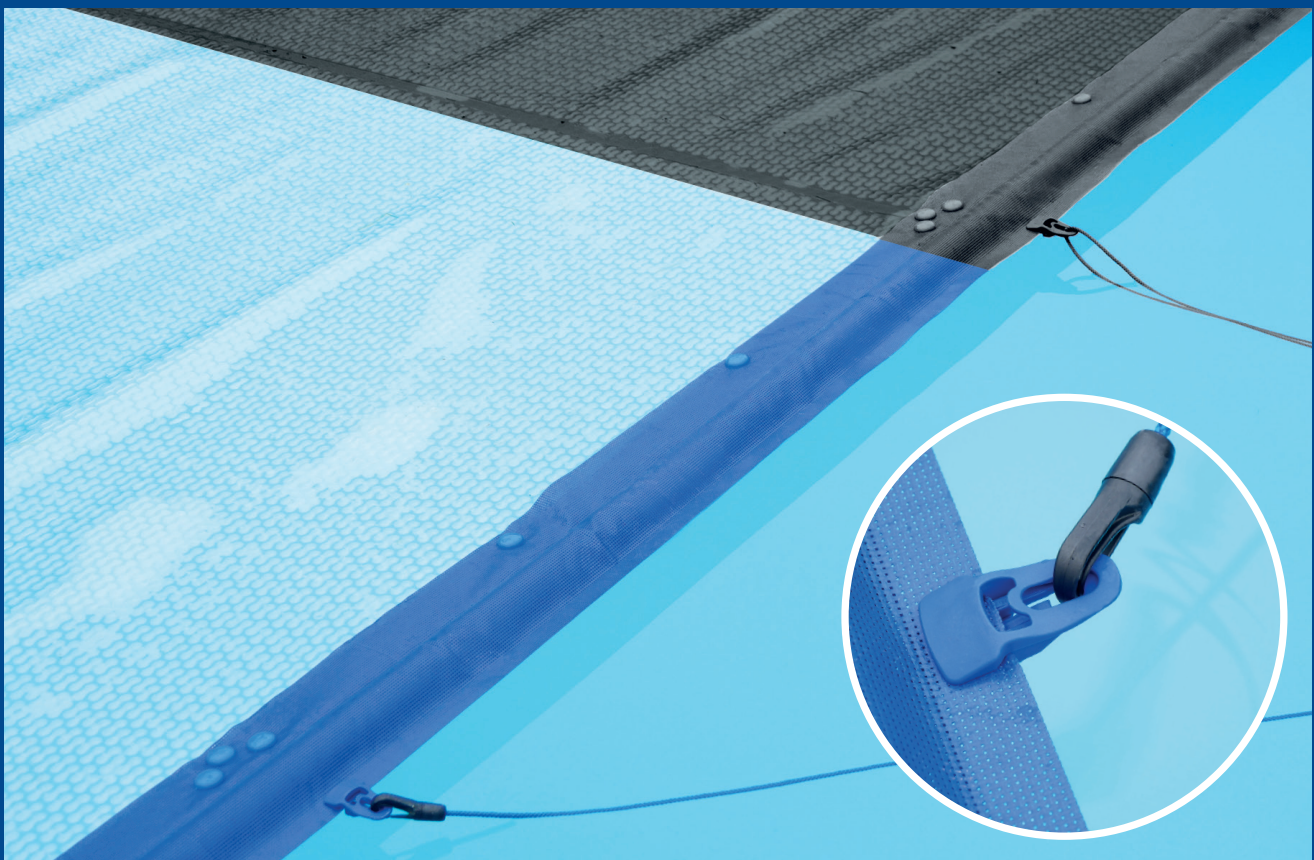

# DOMESTIC LEADING EDGE COVER

Cover your pool the easy way

- **Enables you to cover your pool quickly**

Simply use the pull-cord to pull the cover from your reel system smoothly onto the pool. Typically your pool can be covered in less than a minute.

- **Strong and durable**

Designed to outlast the life of your solar cover. Suitable for pools up to 24ft.

- **Simple to fit**

Can be supplied pre-fitted with a new Solar Cover. Alternatively, can be easily fitted to your existing solar cover, supplied with fixing kit and instructions.

# DOMESTIC LEADING EDGE COVER

- **Easy to install**

The Plastica leading edge is a DIY product which can be installed easily on new or existing domestic pool covers. It comes with all the necessary fixings and pulling cord.

- **Durable material**

This innovatively designed domestic pool leading edge is manufactured from a strong PVC coated polyester netting.

- **Quick and efficient**

The buoyancy is achieved by foam inserts which allow ease of operation therefore saving time and effort.