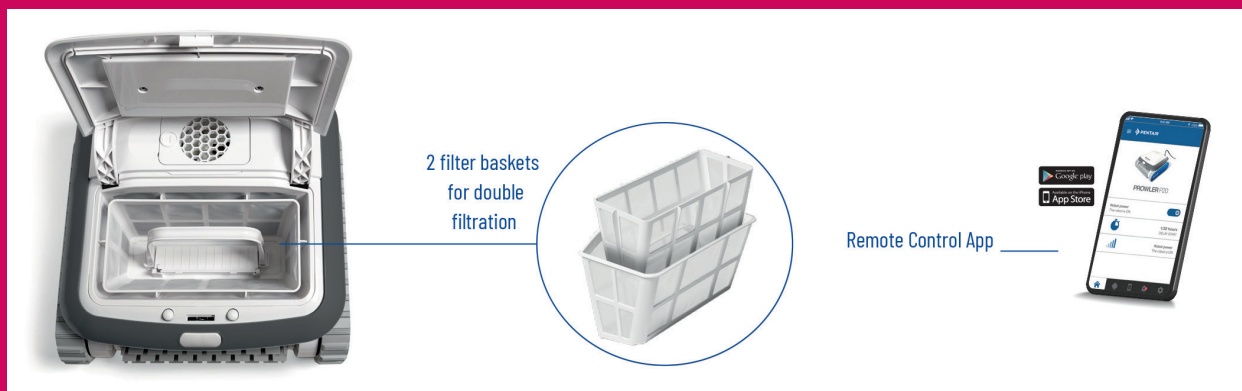

PROWLER P20

AUTOMATIC POOL CLEANER

Fitted with a smart navigation system, the Prowler P20 starts by:

- Scanning the pool
- Optimising its cleaning
- Adapting its speed to the slope of the pool

Features:

- Superior level of cleaning
- Methodical and efficient cleaning of the whole pool
- Fine filtration – quick to clean

PROWLER P20 AUTOMATIC POOL CLEANER

Benefits

- Ultra light < 6kg
- Hyper compact dimensions
- No cable entanglement
- High suction flow rate
- Smart navigation with automatic course correction
- Optimal displacement
- Filtration 100 microns
- Ultra easy top access
- Basket easy to clean with a garden hose

Technical Specification

- For pools up to 12m in length (16m cable)
- Lightweight and easy to handle (6 kg)
- Access to the filters from the top of the robot (2 filter baskets for double filtration)
- Fast and optimal movement with unparalleled cleaning quality
- Concentrated technologies: smart navigation, gyroscope, beach entry detection
- Full filter indicator
- Remote control via its Bluetooth application
- 3 cleaning cycles: 1 hour 30 minutes, 2 hours and 2 hours 30 minutes