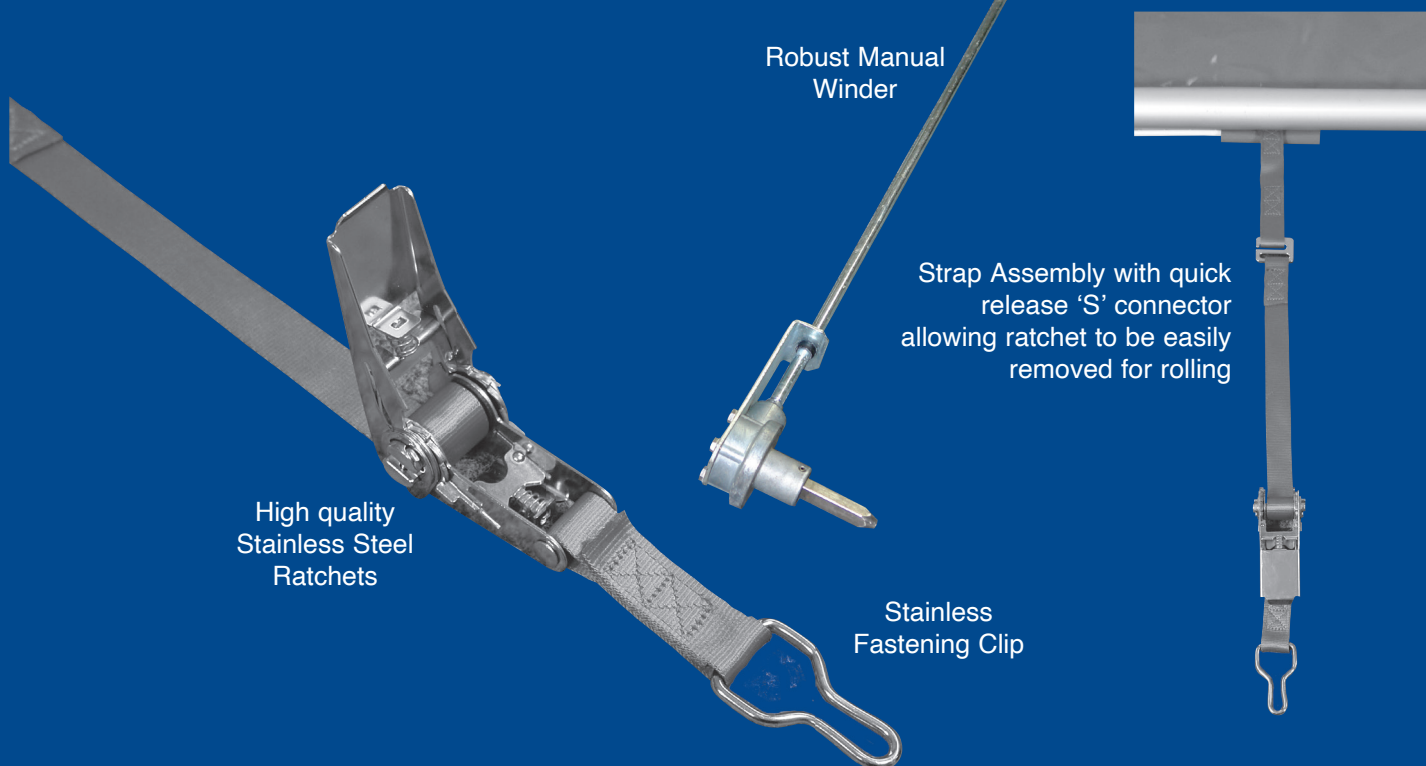

- **Innovative design features**

Protruding leading bar to ensure ease of use, with extra wear strips fitted to underside to prolong the system's life.

- **Motorisation option**

Our 12v electric Rolltrot can assist winding the cover off the pool at the touch of a button.

- **Cover winder**

Our electric Rolltrot assists with the opening of the Poolsaver™ cover. Comes complete with battery charger and wired remote control. Suitable for covers up to 5.5m x 12.0m

POOLSAVER™ MANUAL SAFETY COVER

The Poolsaver™ is a high quality, low priced manual safety cover that offers great protection for children and animals and against leaves and other debris. Its tough construction ensures it will safely support up to 100kg as per the latest French safety laws.

Rolltrot Cover Winding System

Our electric Rolltrot assists with the opening of the Poolsaver™ cover. Comes complete with battery charger and wired remote control.

Please note: Suitable for covers up to 5.5m x 12.0m