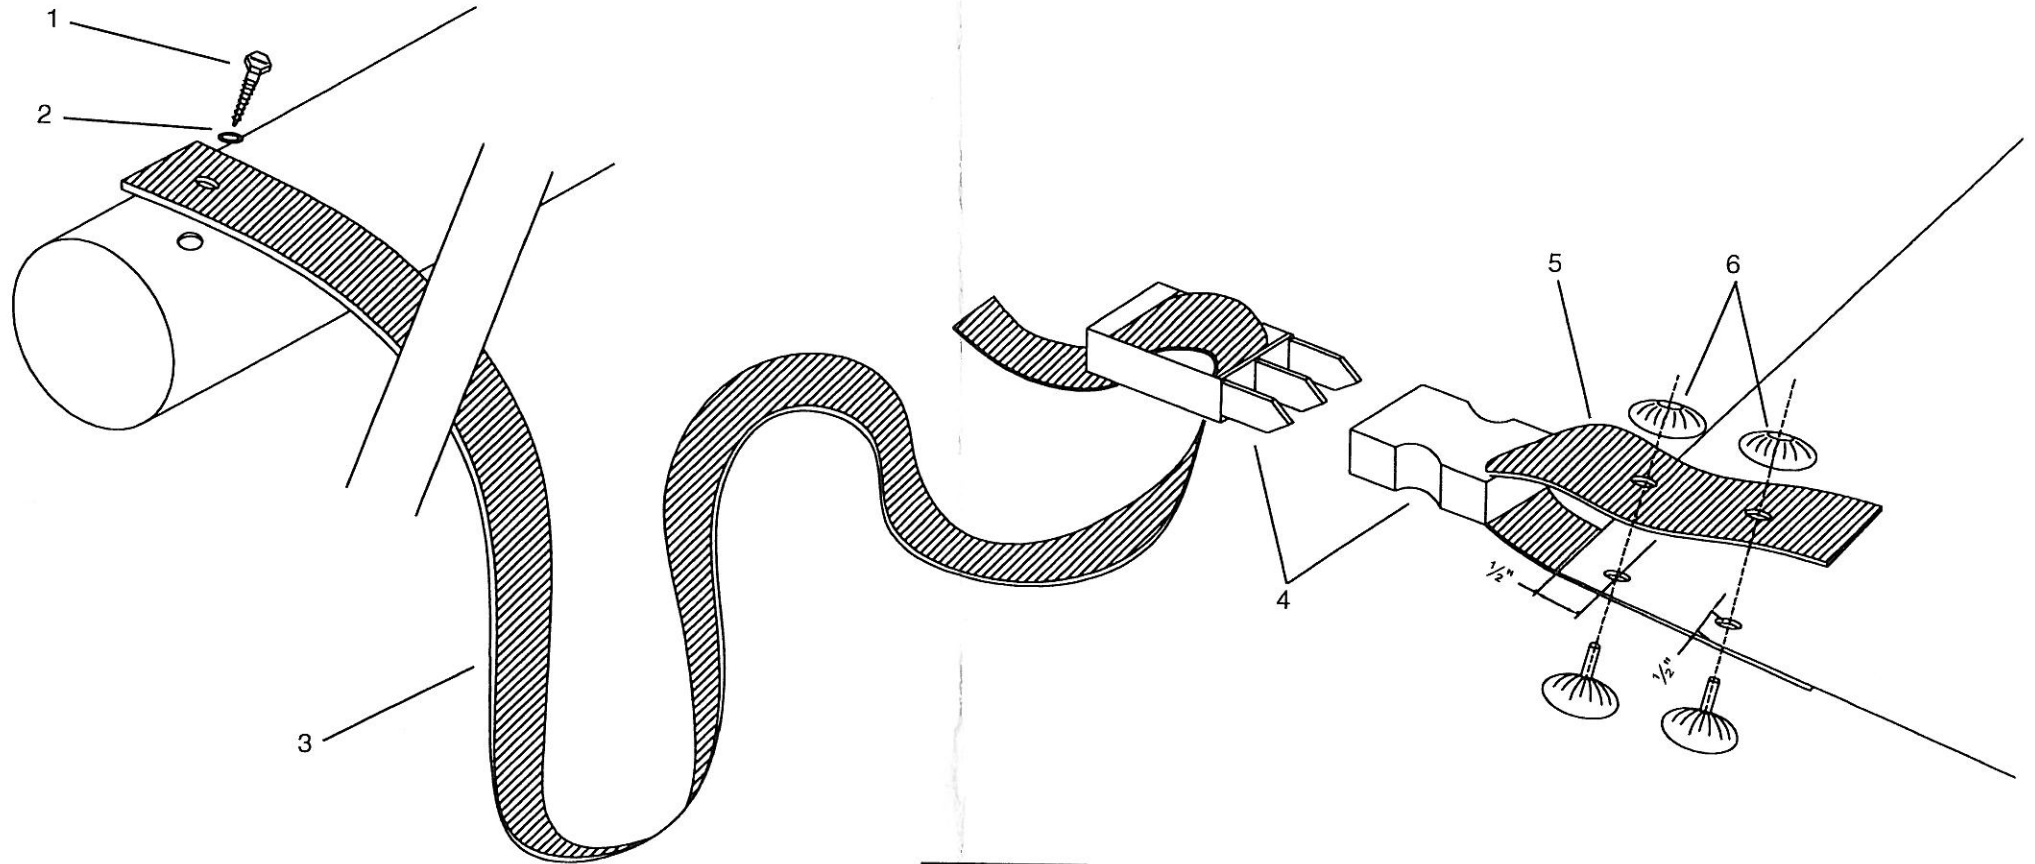

PIGGY BACK 5' / 7' LONG STRAP

No.	DESCRIPTION	5' QTY	7' QTY	CODE
1	No.10 x 0.5" HEX HEAD SCREW	1	1	SCR006
2	2BA T2 WASHER	1	1	WAS001
3	5' LONG STRAP	1	0	WEB303
3	7' LONG STRAP	0	1	WEB305
4	QUICK RELEASE BUCKLE	1	1	BUC025
5	SHORT STRAP	1	1	WEB302
6	PRESS FIX CONNECTORS	2	2	PRD00023
	5' STRAP SET - PART NO			PPB20013
	7' STRAP SET - PART NO			PPB20014

 **Plastica**